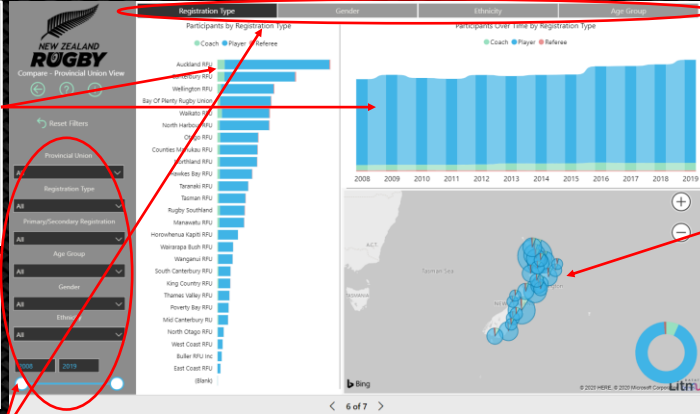

Address Bar

Each Provincial's Union's address is listed within this box

NEW ZEALAND RUGBY INSIGHTS TOOL

Provincial Union View – Participation Analysis

This Page

Shows you the total registrations for the past 12 seasons. If you hover over each PU or year, it will break down the registrations into the different demographic groups as shown below

Demographic Selections

Like the page before, you can select one PU or specific demographic groups

Map

Each PU has a pie chart representing the number of players, coaches and referees. The larger the pie chart, the greater the number of total participants. If you change a demographic selection, the pie chart will reflect this.