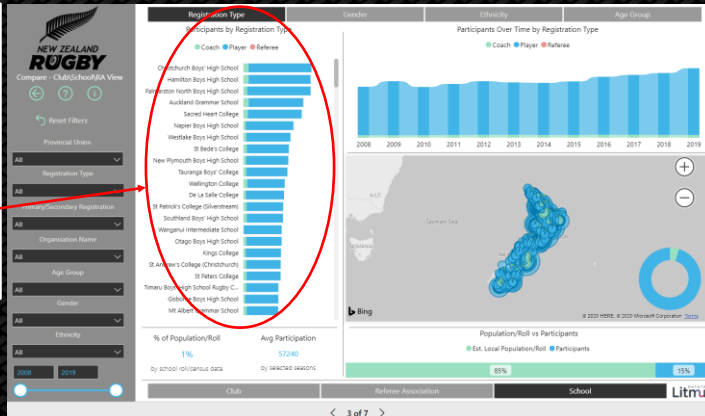

Icons

The “←” button takes you to the previous page you were on, the “?” gives helpful hints and the “i” takes you to the next page for a more in depth analysis

Club, Referee Association or School Option

You can choose to view individual (or multiple) Clubs, Referee Associations or Schools by selecting one of these options

Club, Referee Association or School Selections

Once you have selected the Club, Referee Assn or School as indicated above, choose the specific Club, School or Referee Assn you would like to view using this drop-down option. You can type the name(s) into the search bar for faster results. Note the club/school name is also known as Organisation

5

NEW ZEALAND RUGBY INSIGHTS TOOL

School & Club View – Participation Analysis

This Page

Shows the participation numbers broken down into School, Referee Assn or Club. i.e. it's showing in the past 12 years, Christchurch Boys High School has had the most registrations, followed by Hamilton Boys and Palmerston Boys