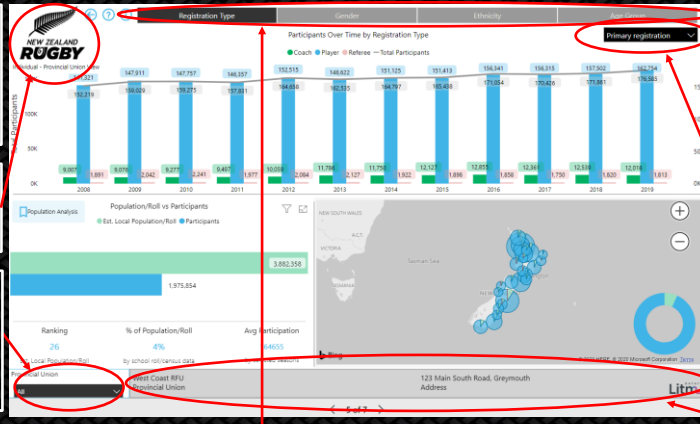

Registration Data

Default option is Primary Registration which means each person is only counted once. If you also select "Secondary Registration" numbers could be duplicated i.e. if one player registers as both a senior and a sevens player

Address Bar

Each Provincial's Union's address is listed within this box